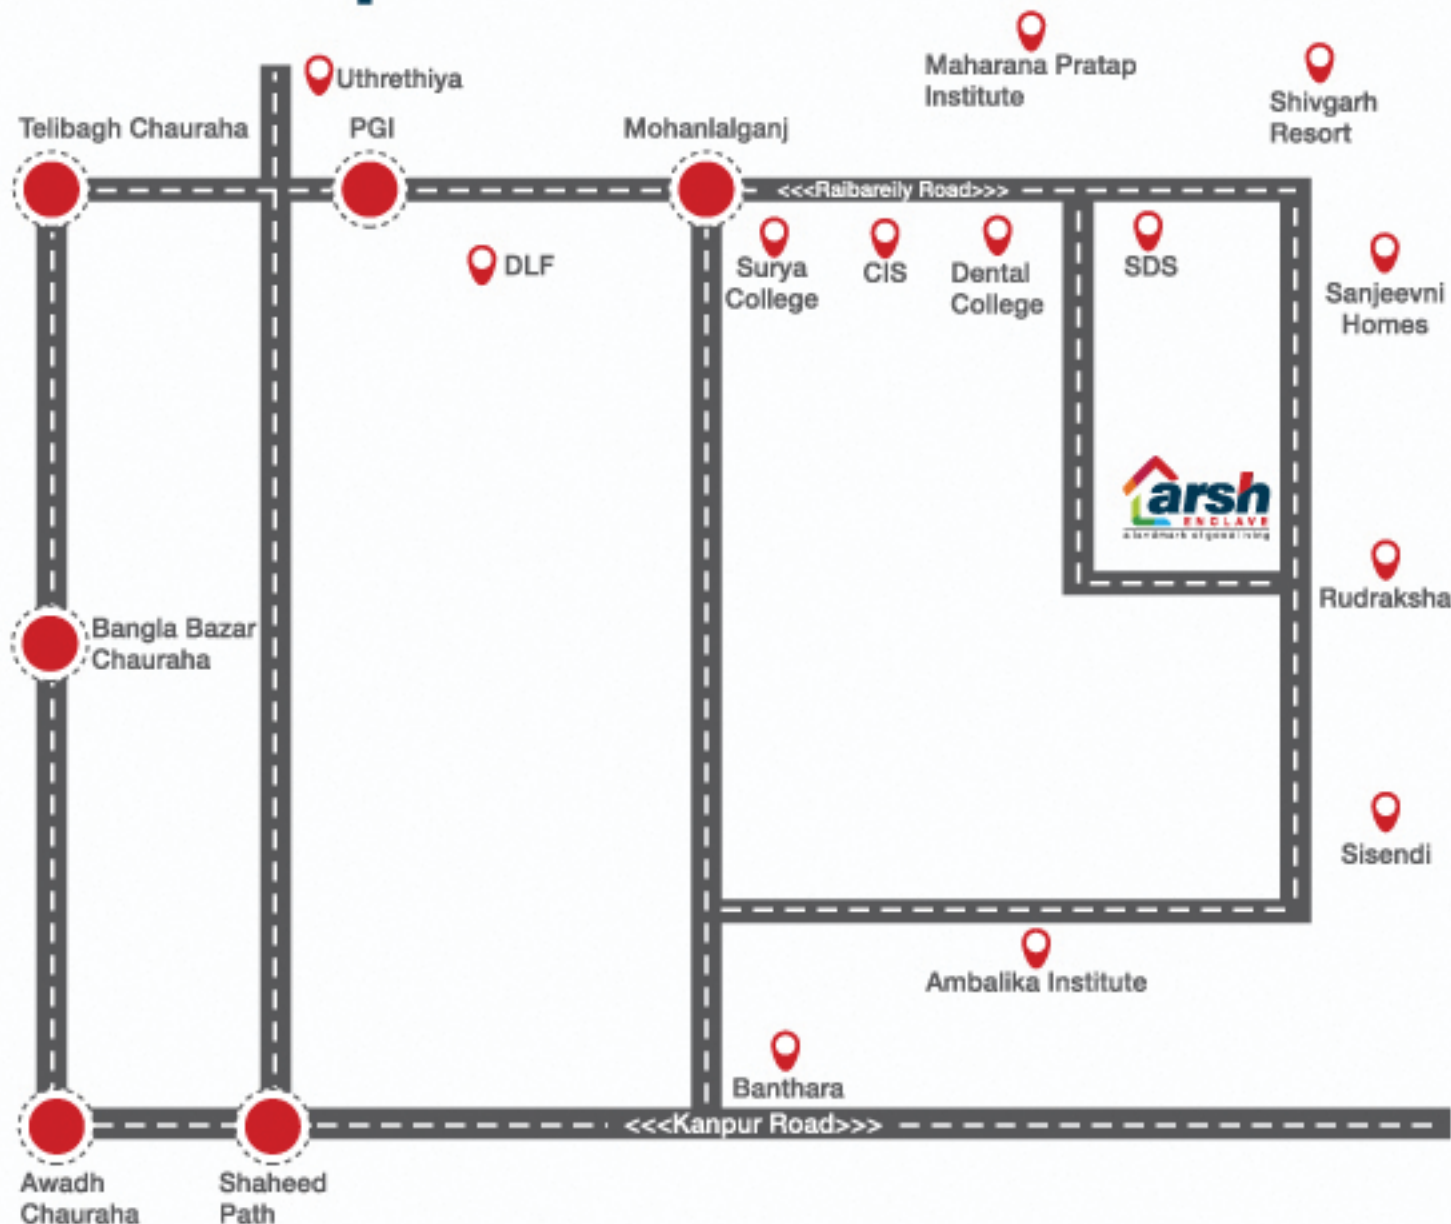

Location Map

Location Advantages

- 10 Mins from Mohanlalganj
- 10 Mins from Outer Ring Road
- 15 Mins from Vrindavan Yojna
- 15 Mins from PGI
- 20 Mins from Shaheed Path
- 25 Mins from IT City
- 30 Mins from Hazarat Ganj
- 30 Mins from Charbagh
- 30 Mins from Amausi Airport